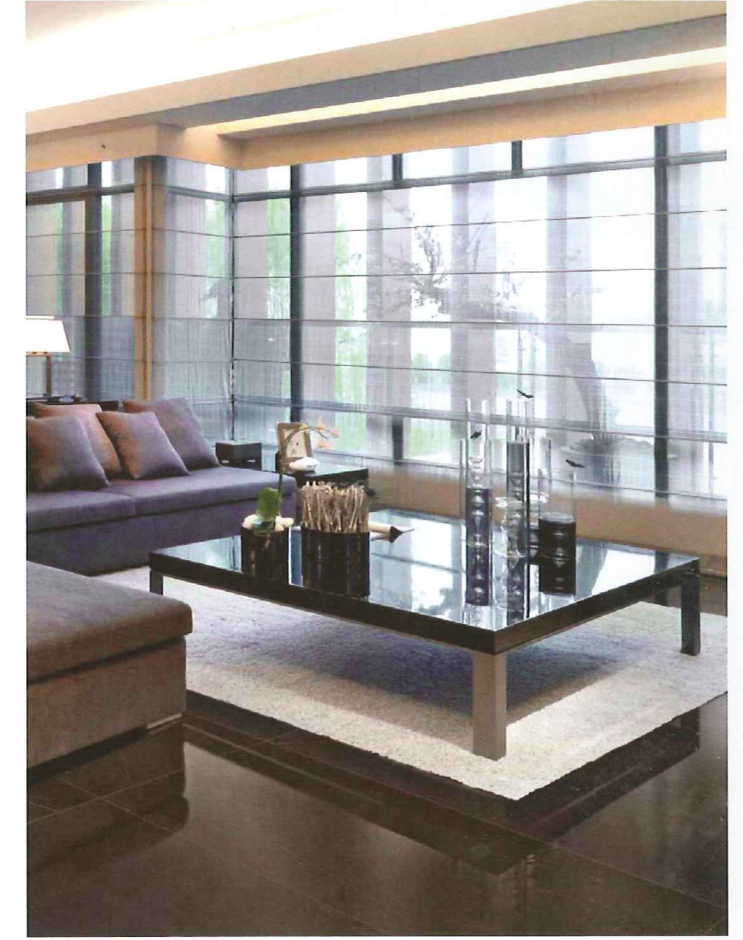

# di i marmi rex

Precise and perfect elegance, the I MARMI DI REX line interprets the inheritance of an unaltered past. It rediscovers the intrinsic beauty of a material without pomposity.

It gives space an original atmosphere, able to create precise and personal settings.

Four colors characterised by a strong chromatic valence make this line sumptuous and innovative, the sizes combined between them divide the surfaces with geometrical signs and new perspectives.

**rex**  
CERAMICHE ARTISTICHE