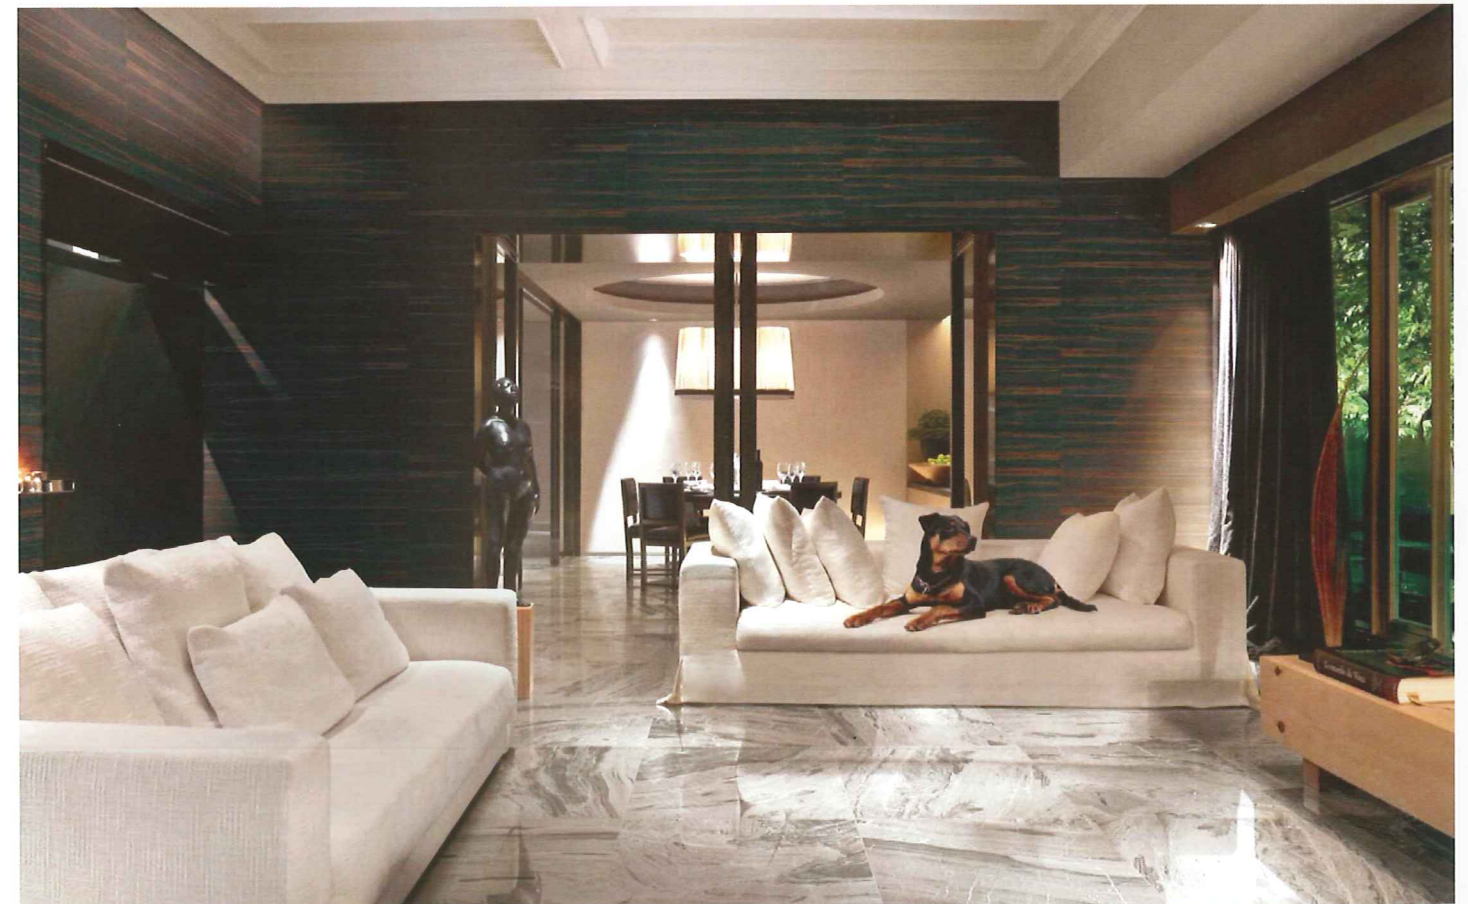

# di i marmi rex

Precise and perfect elegance, the I MARMI DI REX line interprets the inheritance of an unaltered past. It rediscovers the intrinsic beauty of a material without pomposity.

It gives space an original atmosphere, able to create precise and personal settings.

Four colors characterised by a strong chromatic valence make this line sumptuous and innovative, the sizes combined between them divide the surfaces with geometrical signs and new perspectives.

**rex**  
CERAMICHE ARTISTICHE